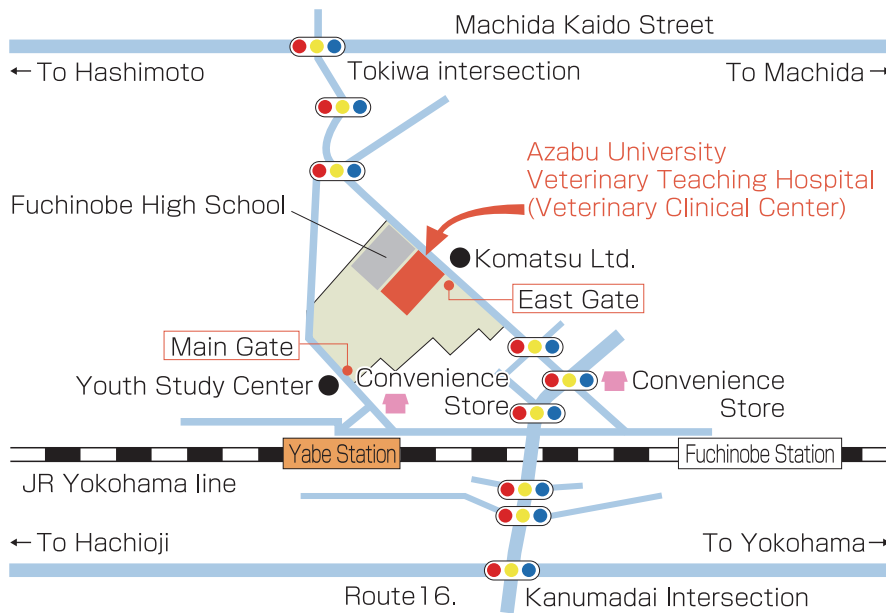

Directions

●The hospital is located at a 4-min walk from the North exit of Yabe Station (JR Yokohama line) to the Main Gate.

Time from main stations to Yabe Station	Line	Time	Transfer Station (on JR Yokohama line)	Time	To Yabe Station on JR Yokohama line
	JR Chuo line		Hachioji	20min	
	JR Tokaido Shinkansen		Shin-Yokohama	30min	
	JR Keihintohoku line		Higashikanagawa	40min	
	Odakyu line	40 min from Shinjuku Sta. (Express)	Machida	10min	
	Tokyu Denentoshi line	30 min from Shibuya Sta. (Express)	Nagatsuda	15min	
	Keio Sagami-hara line	45 min from Shinjuku Sta. (Express)	Hashimoto	6min	
	Tokyu Toyoko line	30 min from Shibuya Sta. (Express)	Kikuna	32min	
Keikyu Airport line	20 min from Tokyo-Haneda International Airport Sta.	Yokohama	42min		

If you get off the Yabe Station, please come through the main gate.
If coming by car, enter the east gate and park your car in the parking area in front of the Veterinary Clinical Center.