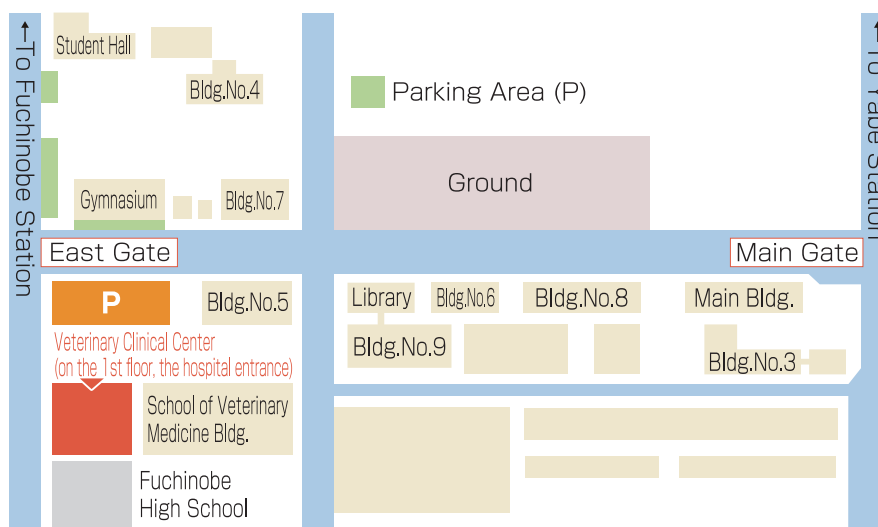

Directions

●The hospital is located at a 4-min walk from the North exit of Yabe Station (JR Yokohama line) to the Main Gate.

Time from main stations to Yabe Station	Line	Time	Transfer Station (on JR Yokohama line)	Time	To Yabe Station on JR Yokohama line
	JR Chuo line		Hachioji	20min	
	JR Tokaido Shinkansen		Shin-Yokohama	30min	
	JR Keihintohoku line		Higashikanagawa	40min	
	Odakyu line	40 min from Shinjuku Sta. (Express)	Machida	10min	
	Tokyu Denentoshi line	30 min from Shibuya Sta. (Express)	Nagatsuda	15min	
	Keio Sagami-hara line	45 min from Shinjuku Sta. (Express)	Hashimoto	6min	
	Tokyu Toyoko line	30 min from Shibuya Sta. (Express)	Kikuna	32min	
Keikyu Airport line	20 min from Tokyo-Haneda International Airport Sta.	Yokohama	42min		

If you get off the Yabe Station, please come through the main gate.
If coming by car, enter the east gate and park your car in the parking area in front of the Veterinary Clinical Center.